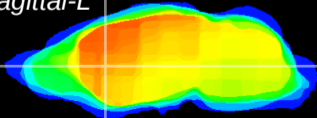

Coronal

Sagittal-R

Sagittal-L

ViBriSM: CX05376
Horizontal

CPU medial