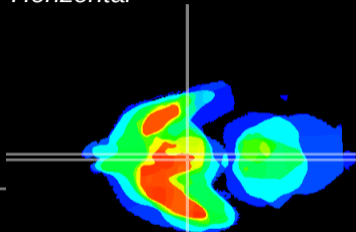

Coronal

Sagittal-R

Sagittal-L

ViBrism: CX05380
Horizontal

Arc