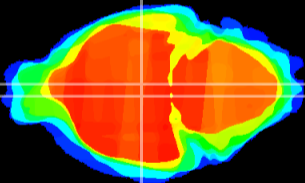

Coronal

Sagittal-R

Sagittal-L

ViBrism: CX05380
Horizontal

DM