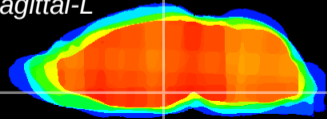

Coronal

Sagittal-R

Sagittal-L

ViBrism: CX05380
Horizontal

DM