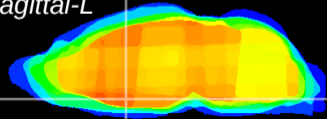

Coronal

Sagittal-R

Sagittal-L

ViBrism: CX05382
Horizontal

MPA