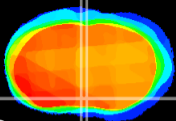

Coronal

Sagittal-R

Sagittal-L

ViBrism: CX05382
Horizontal

MPA