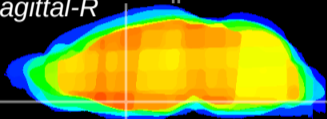

Coronal

Sagittal-R

Sagittal-L

ViBrism: CX05382
Horizontal

MPA