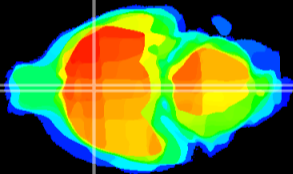

Coronal

Sagittal-R

Sagittal-L

ViBrism: CX05382
Horizontal

MPA