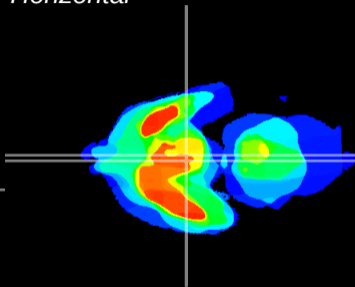

Coronal

Sagittal-R

Sagittal-L

ViBrism: CX05383
Horizontal

Arc