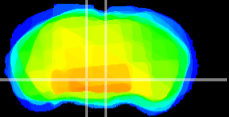

Coronal

Sagittal-R

Sagittal-L

ViBrism: CX05387
Horizontal

VTA