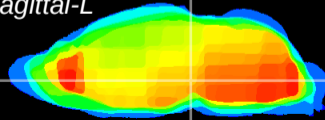

Coronal

Sagittal-R

Sagittal-L

ViBrism: CX05387
Horizontal

VTA