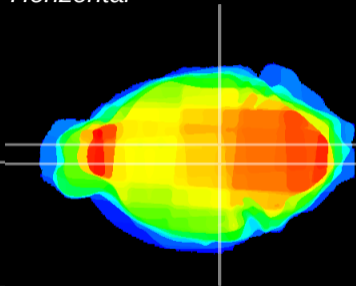

Coronal

Sagittal-R

Sagittal-L

ViBrism: CX05387
Horizontal

VTA