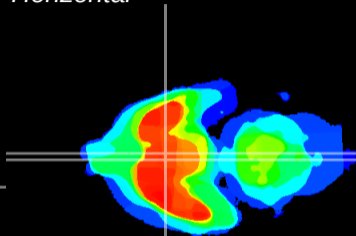

Coronal

Sagittal-R

Sagittal-L

ViBriSM: CX05388
Horizontal

SCN