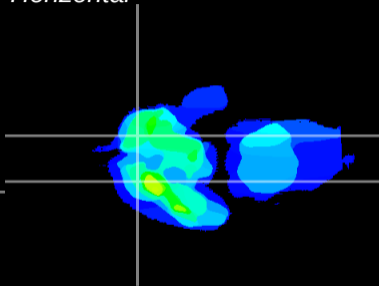

Coronal

Sagittal-R

Sagittal-L

ViBrism: CX05394
Horizontal

Tu