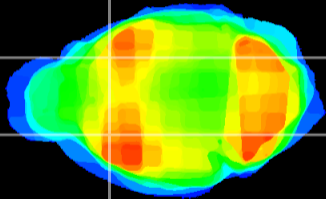

Coronal

Sagittal-R

Sagittal-L

ViBriSM: CX05398
Horizontal

CPU lateral