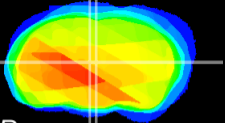

Coronal

Sagittal-R

Sagittal-L

ViBrism: CX05400
Horizontal

MD