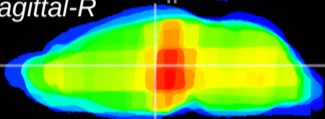

Coronal

Sagittal-R

Sagittal-L

ViBrism: CX05400
Horizontal

MD