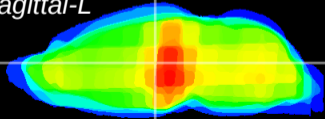

Coronal

Sagittal-R

Sagittal-L

ViBrism: CX05400
Horizontal

MD