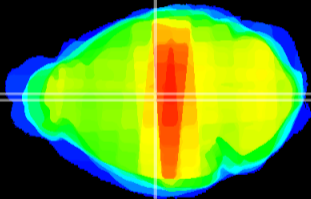

Coronal

Sagittal-R

Sagittal-L

ViBrism: CX05400
Horizontal

MD