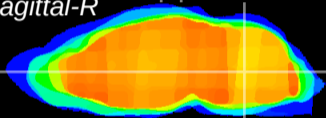

Coronal

Sagittal-R

Sagittal-L

ViBrism: CX05401
Horizontal

MVe