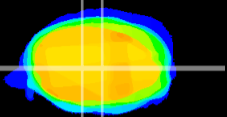

Coronal

Sagittal-R

Sagittal-L

ViBrism: CX05401
Horizontal

MVe