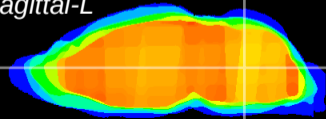

Coronal

Sagittal-R

Sagittal-L

ViBrism: CX05401
Horizontal

MVe