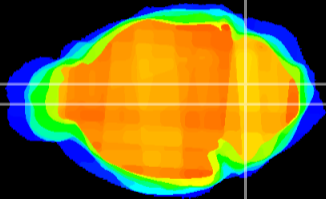

Coronal

Sagittal-R

Sagittal-L

ViBrism: CX05401
Horizontal

MVe