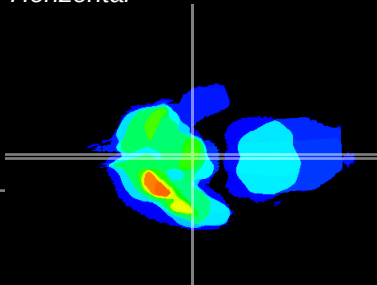

Coronal

Sagittal-R

Sagittal-L

ViBrism: CX05406
Horizontal

ME