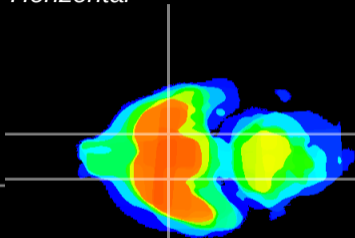

Coronal

Sagittal-R

Sagittal-L

ViBrisM: CX05406
Horizontal

S0