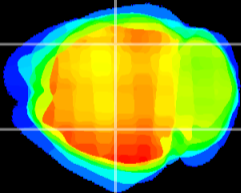

Coronal

Sagittal-R

Sagittal-L

ViBrism: CX05407
Horizontal

CA2/CA3