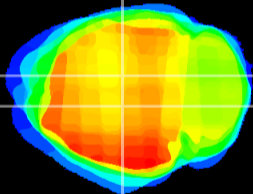

Coronal

Sagittal-R

Sagittal-L

ViBrism: CX05407
Horizontal

DG