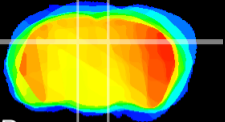

Coronal

Sagittal-R

Sagittal-L

ViBrism: CX05407
Horizontal

DG