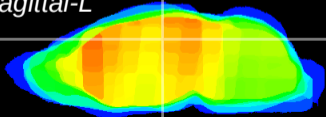

Coronal

Sagittal-R

Sagittal-L

ViBrism: CX05407
Horizontal

DG