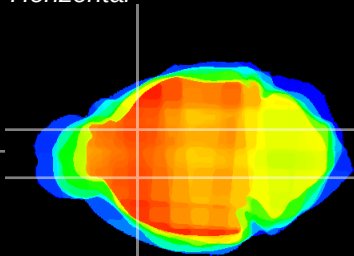

Coronal

Sagittal-R

Sagittal-L

ViBrisM: CX05409
Horizontal

CPU medial