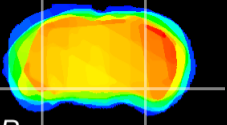

Coronal

Sagittal-R

Sagittal-L

ViBrism: CX05413
Horizontal

ventral S