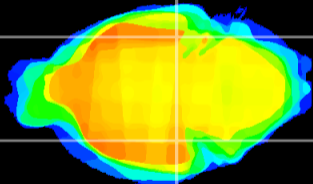

Coronal

Sagittal-R

Sagittal-L

ViBrism: CX05413
Horizontal

ventral S