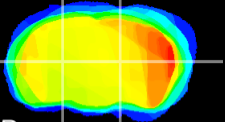

Coronal

Sagittal-R

Sagittal-L

ViBrism: CX05419
Horizontal

VPM/VPL