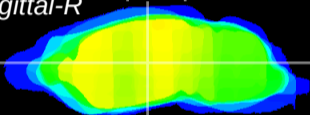

Coronal

Sagittal-R

Sagittal-L

ViBrism: CX05419
Horizontal

VPM/VPL