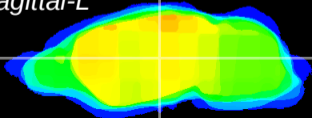

Coronal

Sagittal-R

Sagittal-L

ViBrism: CX05419
Horizontal

VPM/VPL