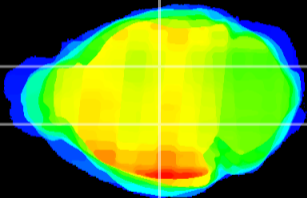

Coronal

Sagittal-R

Sagittal-L

ViBrism: CX05419
Horizontal

VPM/VPL