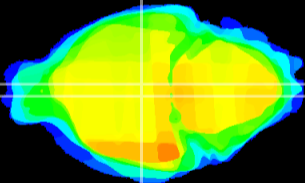

Coronal

Sagittal-R

Sagittal-L

ViBrism: CX05421
Horizontal

DM