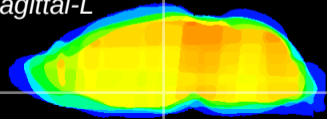

Coronal

Sagittal-R

Sagittal-L

ViBrism: CX05421
Horizontal

DM