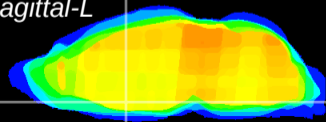

Coronal

Sagittal-R

Sagittal-L

ViBrism: CX05421
Horizontal

MPA