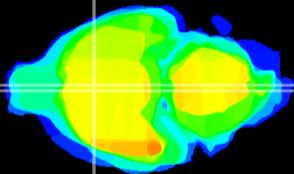

Coronal

Sagittal-R

Sagittal-L

ViBrism: CX05421
Horizontal

MPA