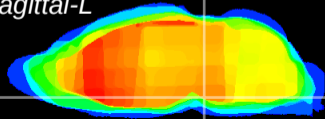

Coronal

Sagittal-R

Sagittal-L

ViBrism: CX05425
Horizontal

Pn