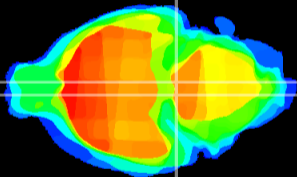

Coronal

Sagittal-R

Sagittal-L

ViBrism: CX05425
Horizontal

Pn