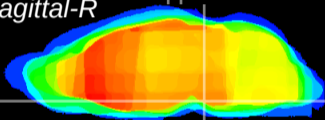

Coronal

Sagittal-R

Sagittal-L

ViBrism: CX05425
Horizontal

Pn