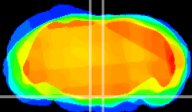

Coronal

Sagittal-R

Sagittal-L

ViBrism: CX05425
Horizontal

Pn