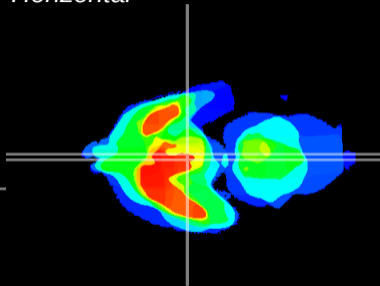

Coronal

Sagittal-R

Sagittal-L

ViBrism: CX05426
Horizontal

Arc