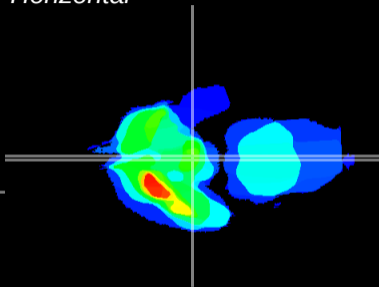

Coronal

Sagittal-R

Sagittal-L

ViBrism: CX05426
Horizontal

ME