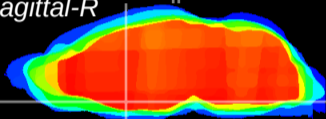

Coronal

Sagittal-R

Sagittal-L

ViBriSM: CX05426
Horizontal

MPA