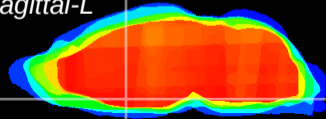

Coronal

Sagittal-R

Sagittal-L

ViBriSM: CX05426
Horizontal

MPA