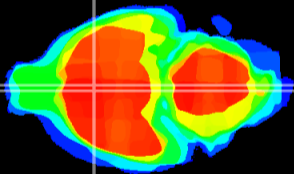

Coronal

Sagittal-R

Sagittal-L

ViBriSM: CX05426
Horizontal

MPA