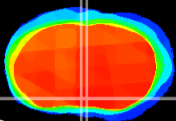

Coronal

Sagittal-R

Sagittal-L

ViBriSM: CX05426
Horizontal

MPA