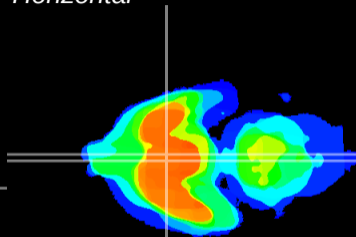

Coronal

Sagittal-R

Sagittal-L

ViBrisM: CX05430
Horizontal

SCN