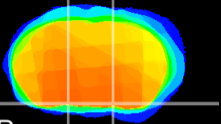

Coronal

Sagittal-R

Sagittal-L

ViBrism: CX05430
Horizontal

S0