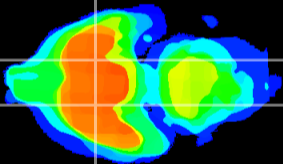

Coronal

Sagittal-R

Sagittal-L

ViBrism: CX05430
Horizontal

S0