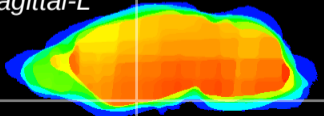

Coronal

Sagittal-R

Sagittal-L

ViBrism: CX05430
Horizontal

S0