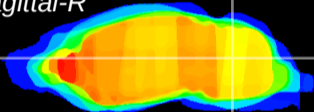

Coronal

Sagittal-R

Sagittal-L

ViBrism: CX05434
Horizontal

Cb nucleus