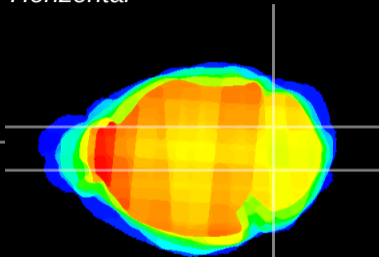

Coronal

Sagittal-R

Sagittal-L

ViBrism: CX05434
Horizontal

Cb nucleus