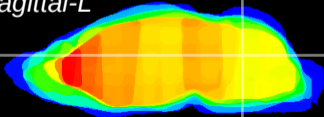

Coronal

Sagittal-R

Sagittal-L

ViBrism: CX05434
Horizontal

Cb nucleus