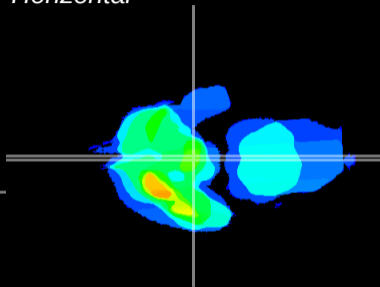

Coronal

Sagittal-R

Sagittal-L

ViBrism: CX05436
Horizontal

ME