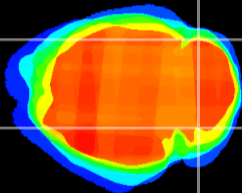

Coronal

Sagittal-R

Sagittal-L

ViBrism: CX05437
Horizontal

Cb lobe