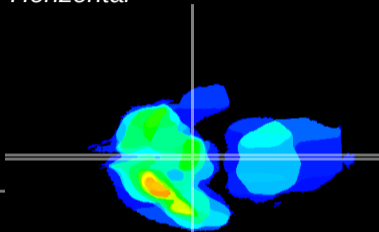

Coronal

Sagittal-R

Sagittal-L

ViBrism: CX05441
Horizontal

ME