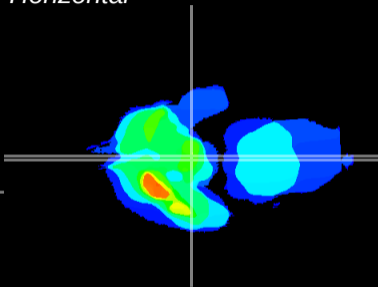

Coronal

Sagittal-R

Sagittal-L

ViBrism: CX05442
Horizontal

ME