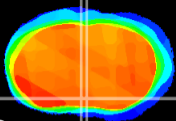

Coronal

Sagittal-R

Sagittal-L

ViBriSM: CX05444
Horizontal

MPA