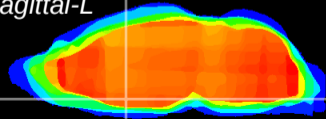

Coronal

Sagittal-R

Sagittal-L

ViBriSM: CX05444
Horizontal

MPA