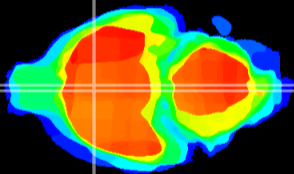

Coronal

Sagittal-R

Sagittal-L

ViBriSM: CX05444
Horizontal

MPA