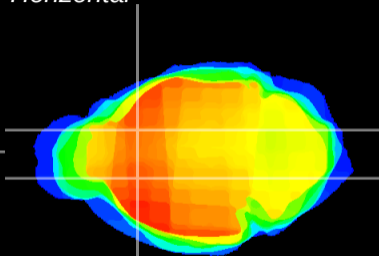

Coronal

Sagittal-R

Sagittal-L

ViBrism: CX05445  
Horizontal

CPU medial