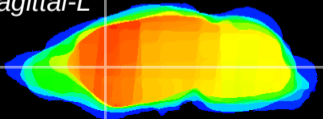

Coronal

Sagittal-R

Sagittal-L

ViBrism: CX05445  
Horizontal

CPU medial