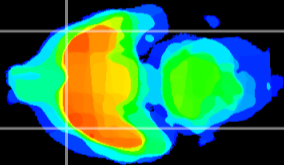

Coronal

Sagittal-R

Sagittal-L

ViBrisM: CX05445
Horizontal

Pir