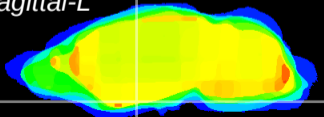

Coronal

Sagittal-R

Sagittal-L

ViBrism: CX05448
Horizontal

S0