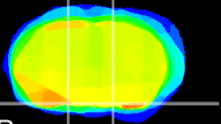

Coronal

Sagittal-R

Sagittal-L

ViBrism: CX05448
Horizontal

S0