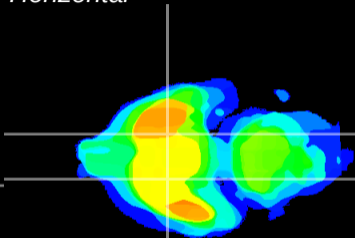

Coronal

Sagittal-R

Sagittal-L

ViBrism: CX05448
Horizontal

S0