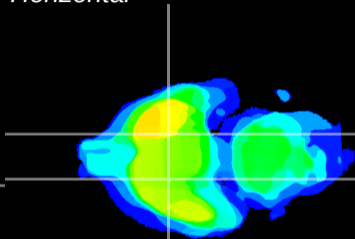

Coronal

Sagittal-R

Sagittal-L

ViBrism: CX05449
Horizontal

S0