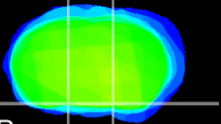

Coronal

Sagittal-R

Sagittal-L

ViBrism: CX05450
Horizontal

S0