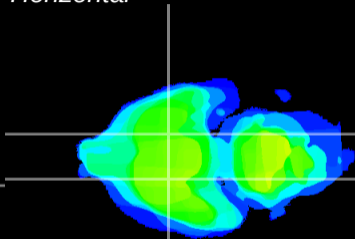

Coronal

Sagittal-R

Sagittal-L

ViBrism: CX05450
Horizontal

S0