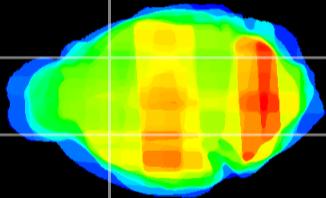

Coronal

Sagittal-R

Sagittal-L

ViBrism: CX05455
Horizontal

CPU lateral