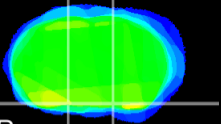

Coronal

Sagittal-R

Sagittal-L

ViBrism: CX05456
Horizontal

S0