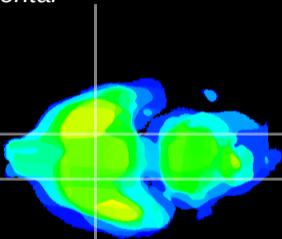

Coronal

Sagittal-R

Sagittal-L

ViBrism: CX05456
Horizontal

S0