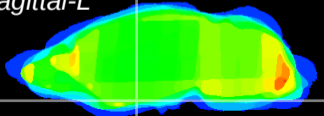

Coronal

Sagittal-R

Sagittal-L

ViBrism: CX05456
Horizontal

S0