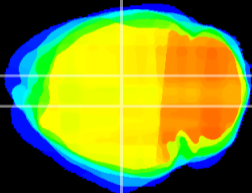

Coronal

Sagittal-R

Sagittal-L

ViBrism: CX05457
Horizontal

DG