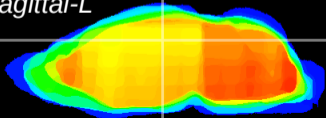

Coronal

Sagittal-R

Sagittal-L

ViBrism: CX05457
Horizontal

DG