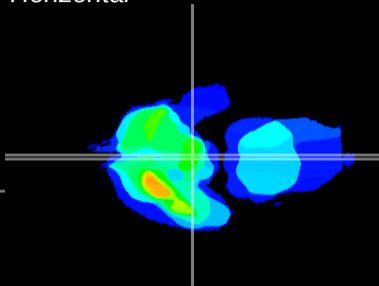

Coronal

Sagittal-R

Sagittal-L

ViBrism: CX05457
Horizontal

ME