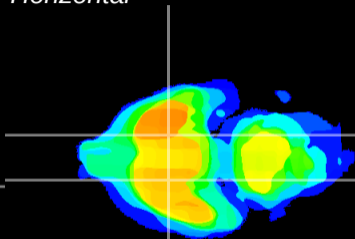

Coronal

Sagittal-R

Sagittal-L

ViBrism: CX05457
Horizontal

S0