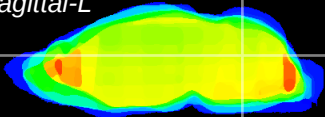

Coronal

Sagittal-R

Sagittal-L

ViBrism: CX05458
Horizontal

Cb nucleus