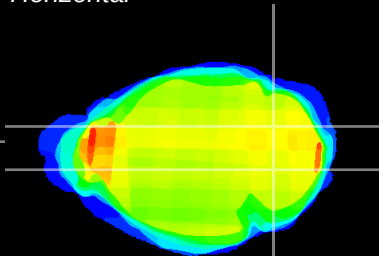

Coronal

Sagittal-R

Sagittal-L

ViBrism: CX05458
Horizontal

Cb nucleus