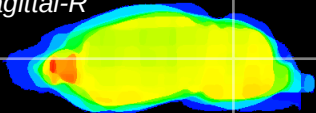

Coronal

Sagittal-R

Sagittal-L

ViBrism: CX05458
Horizontal

Cb nucleus