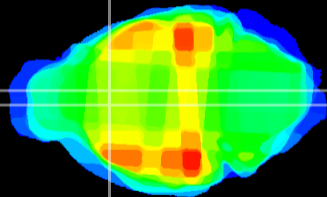

Coronal

Sagittal-R

Sagittal-L

ViBrism: CX05464
Horizontal

LS