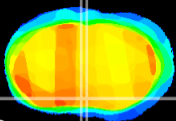

Coronal

Sagittal-R

Sagittal-L

ViBrism: CX05471
Horizontal

MPA