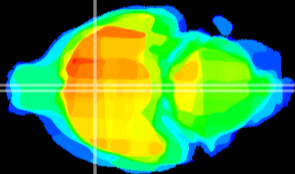

Coronal

Sagittal-R

Sagittal-L

ViBrism: CX05471
Horizontal

MPA