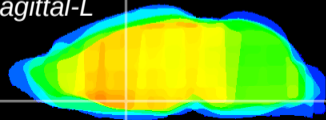

Coronal

Sagittal-R

Sagittal-L

ViBrism: CX05471
Horizontal

MPA