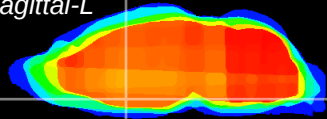

Coronal

Sagittal-R

Sagittal-L

ViBrism: CX05475
Horizontal

MPA