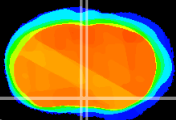

Coronal

Sagittal-R

Sagittal-L

ViBrism: CX05475
Horizontal

MPA