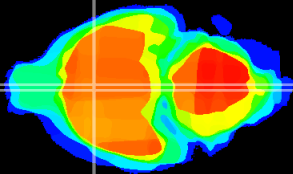

Coronal

Sagittal-R

Sagittal-L

ViBrism: CX05475
Horizontal

MPA