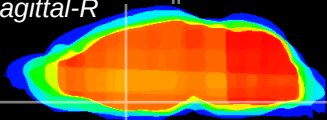

Coronal

Sagittal-R

Sagittal-L

ViBrism: CX05475
Horizontal

MPA