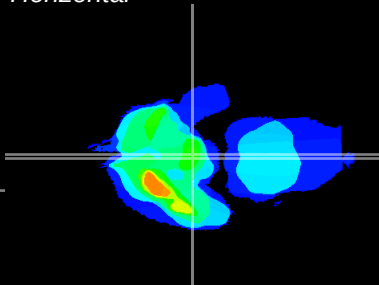

Coronal

Sagittal-R

Sagittal-L

ViBrism: CX05478
Horizontal

ME