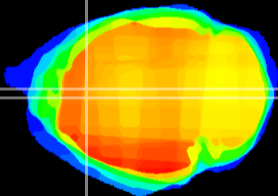

Coronal

Sagittal-R

Sagittal-L

ViBrism: CX05480
Horizontal

Cx cingulate