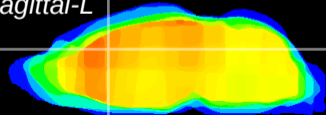

Coronal

Sagittal-R

Sagittal-L

ViBrism: CX05480
Horizontal

Cx cingulate