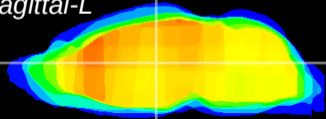

Coronal

Sagittal-R

Sagittal-L

ViBrism: CX05480
Horizontal

MD