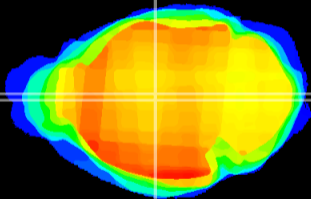

Coronal

Sagittal-R

Sagittal-L

ViBrism: CX05480
Horizontal

MD