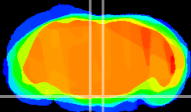

Coronal

Sagittal-R

Sagittal-L

ViBrism: CX05482
Horizontal

Pn