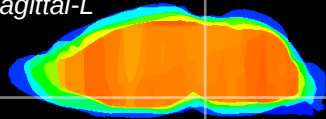

Coronal

Sagittal-R

Sagittal-L

ViBrism: CX05482
Horizontal

Pn