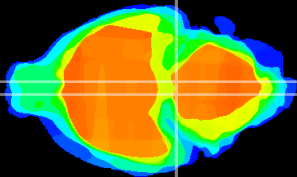

Coronal

Sagittal-R

Sagittal-L

ViBrism: CX05482
Horizontal

Pn