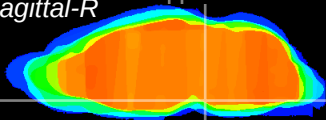

Coronal

Sagittal-R

Sagittal-L

ViBrism: CX05482
Horizontal

Pn